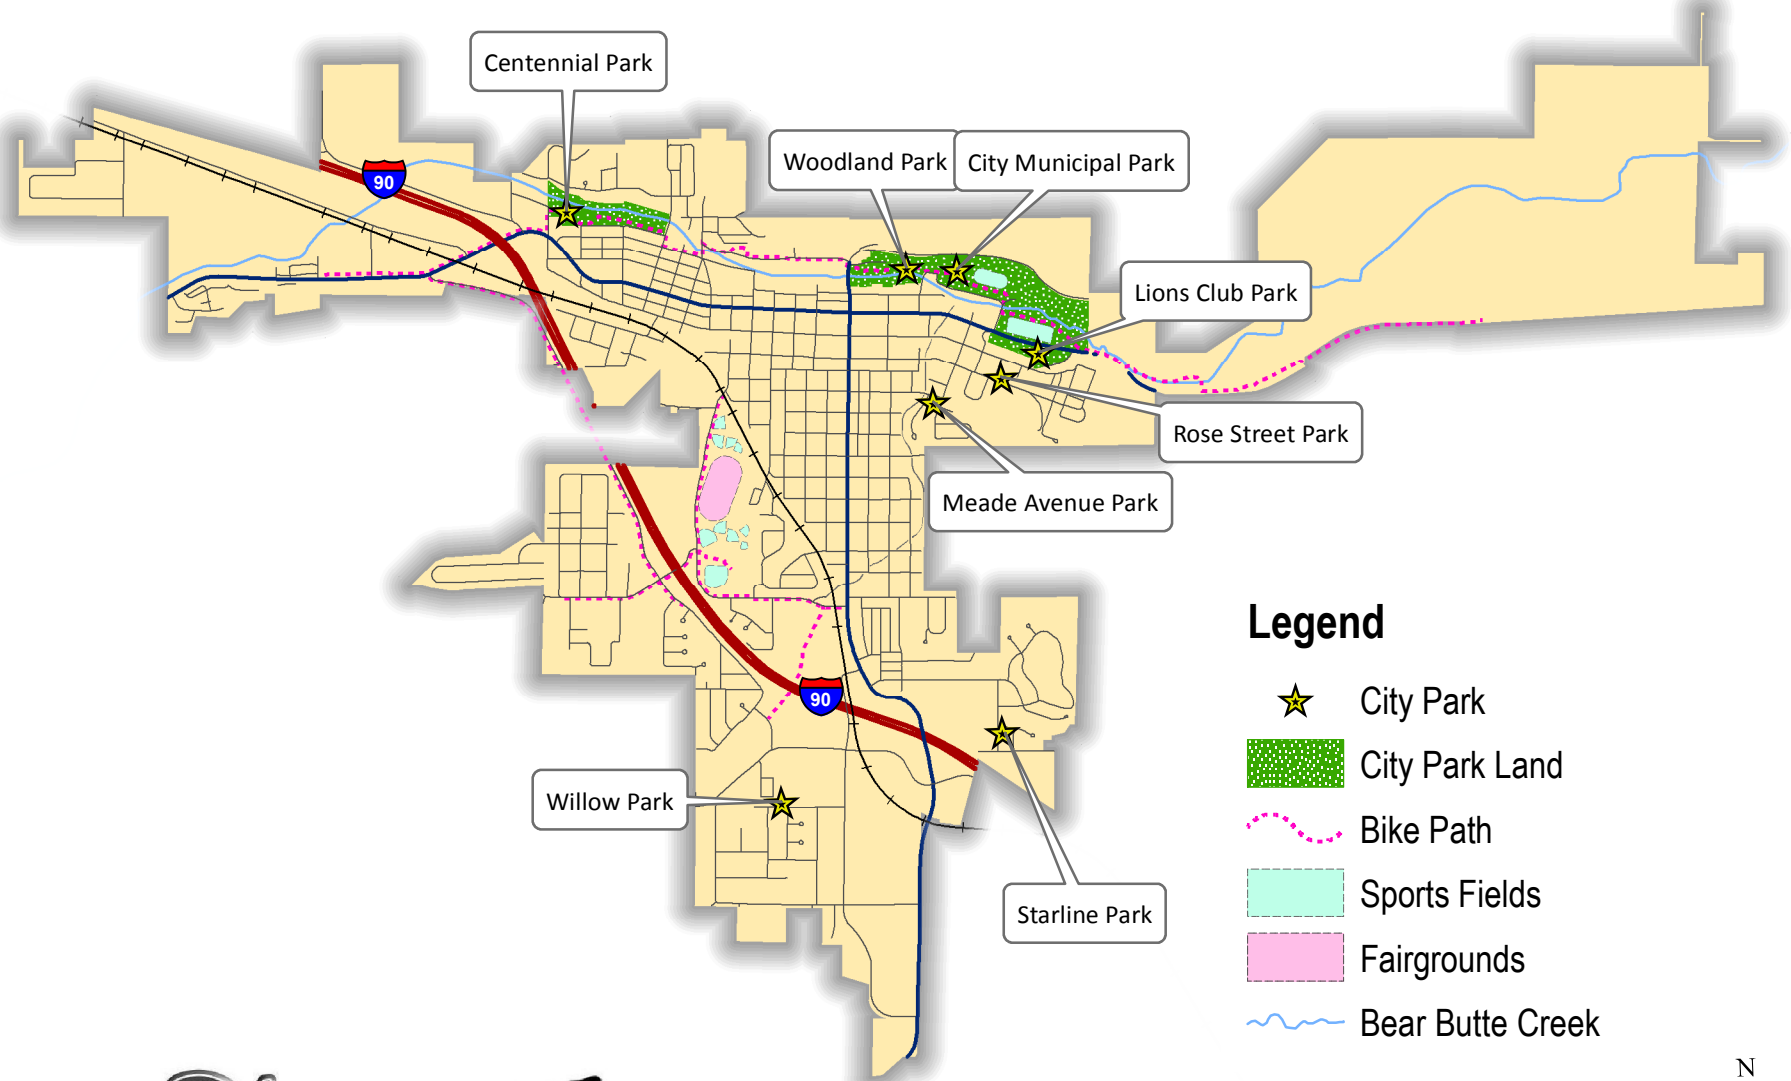

City of Sturgis Park Map

January 2016

Legend

- ★ City Park
- City Park Land
- Bike Path
- Sports Fields
- Fairgrounds
- Bear Butte Creek